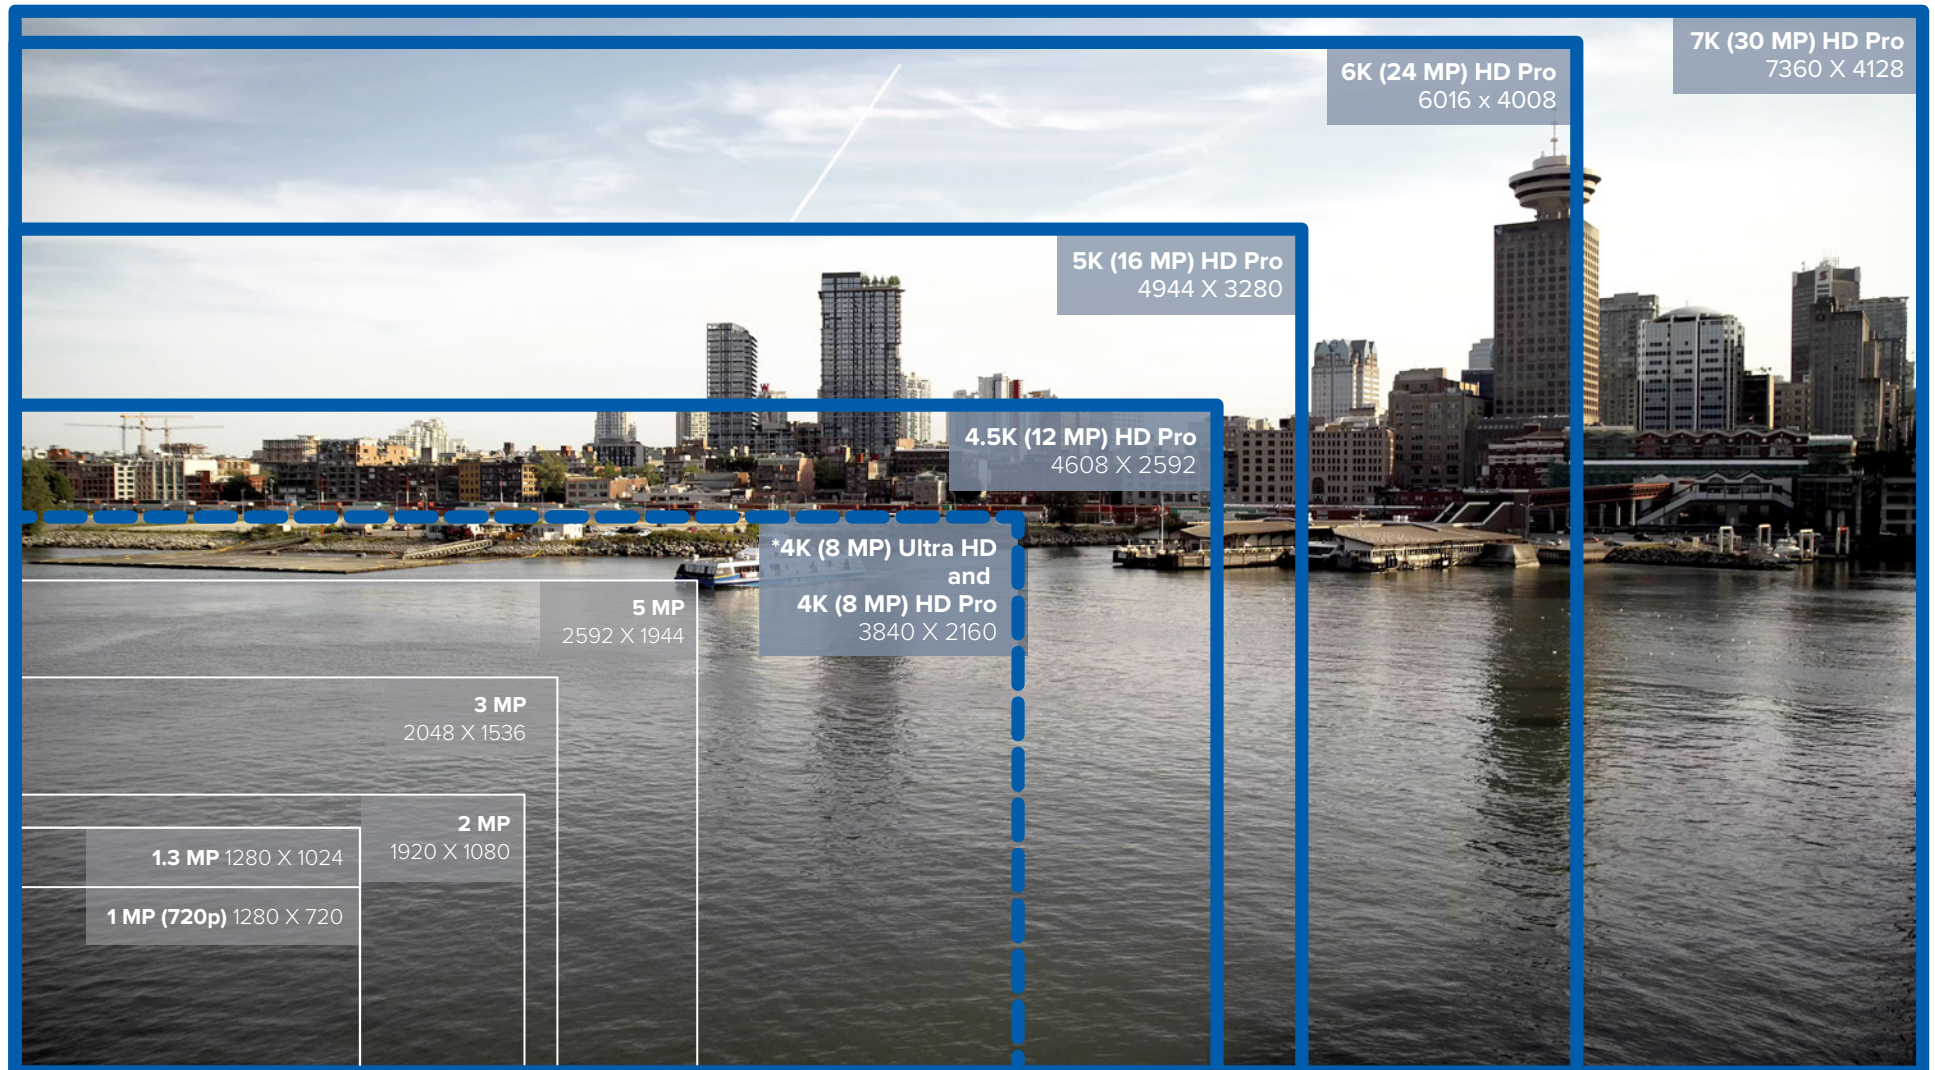

Avigilon offers a broad range of high-definition cameras – from 1 MP to 5 MP and 4K to 7K (based on horizontal resolution) – that are available in a variety of formats, including dome, bullet and fixed.

avigilon™

H4 SL Camera Line

*H4 Camera Line, H4 SL Camera Line,
HD Micro Dome Camera Line, H4 PTZ Camera Line

Avigilon H4 Pro Cameras
4K (8 MP), 4.5K (12 MP), 5K (16 MP), 6K (24 MP) and 7K (30 MP)